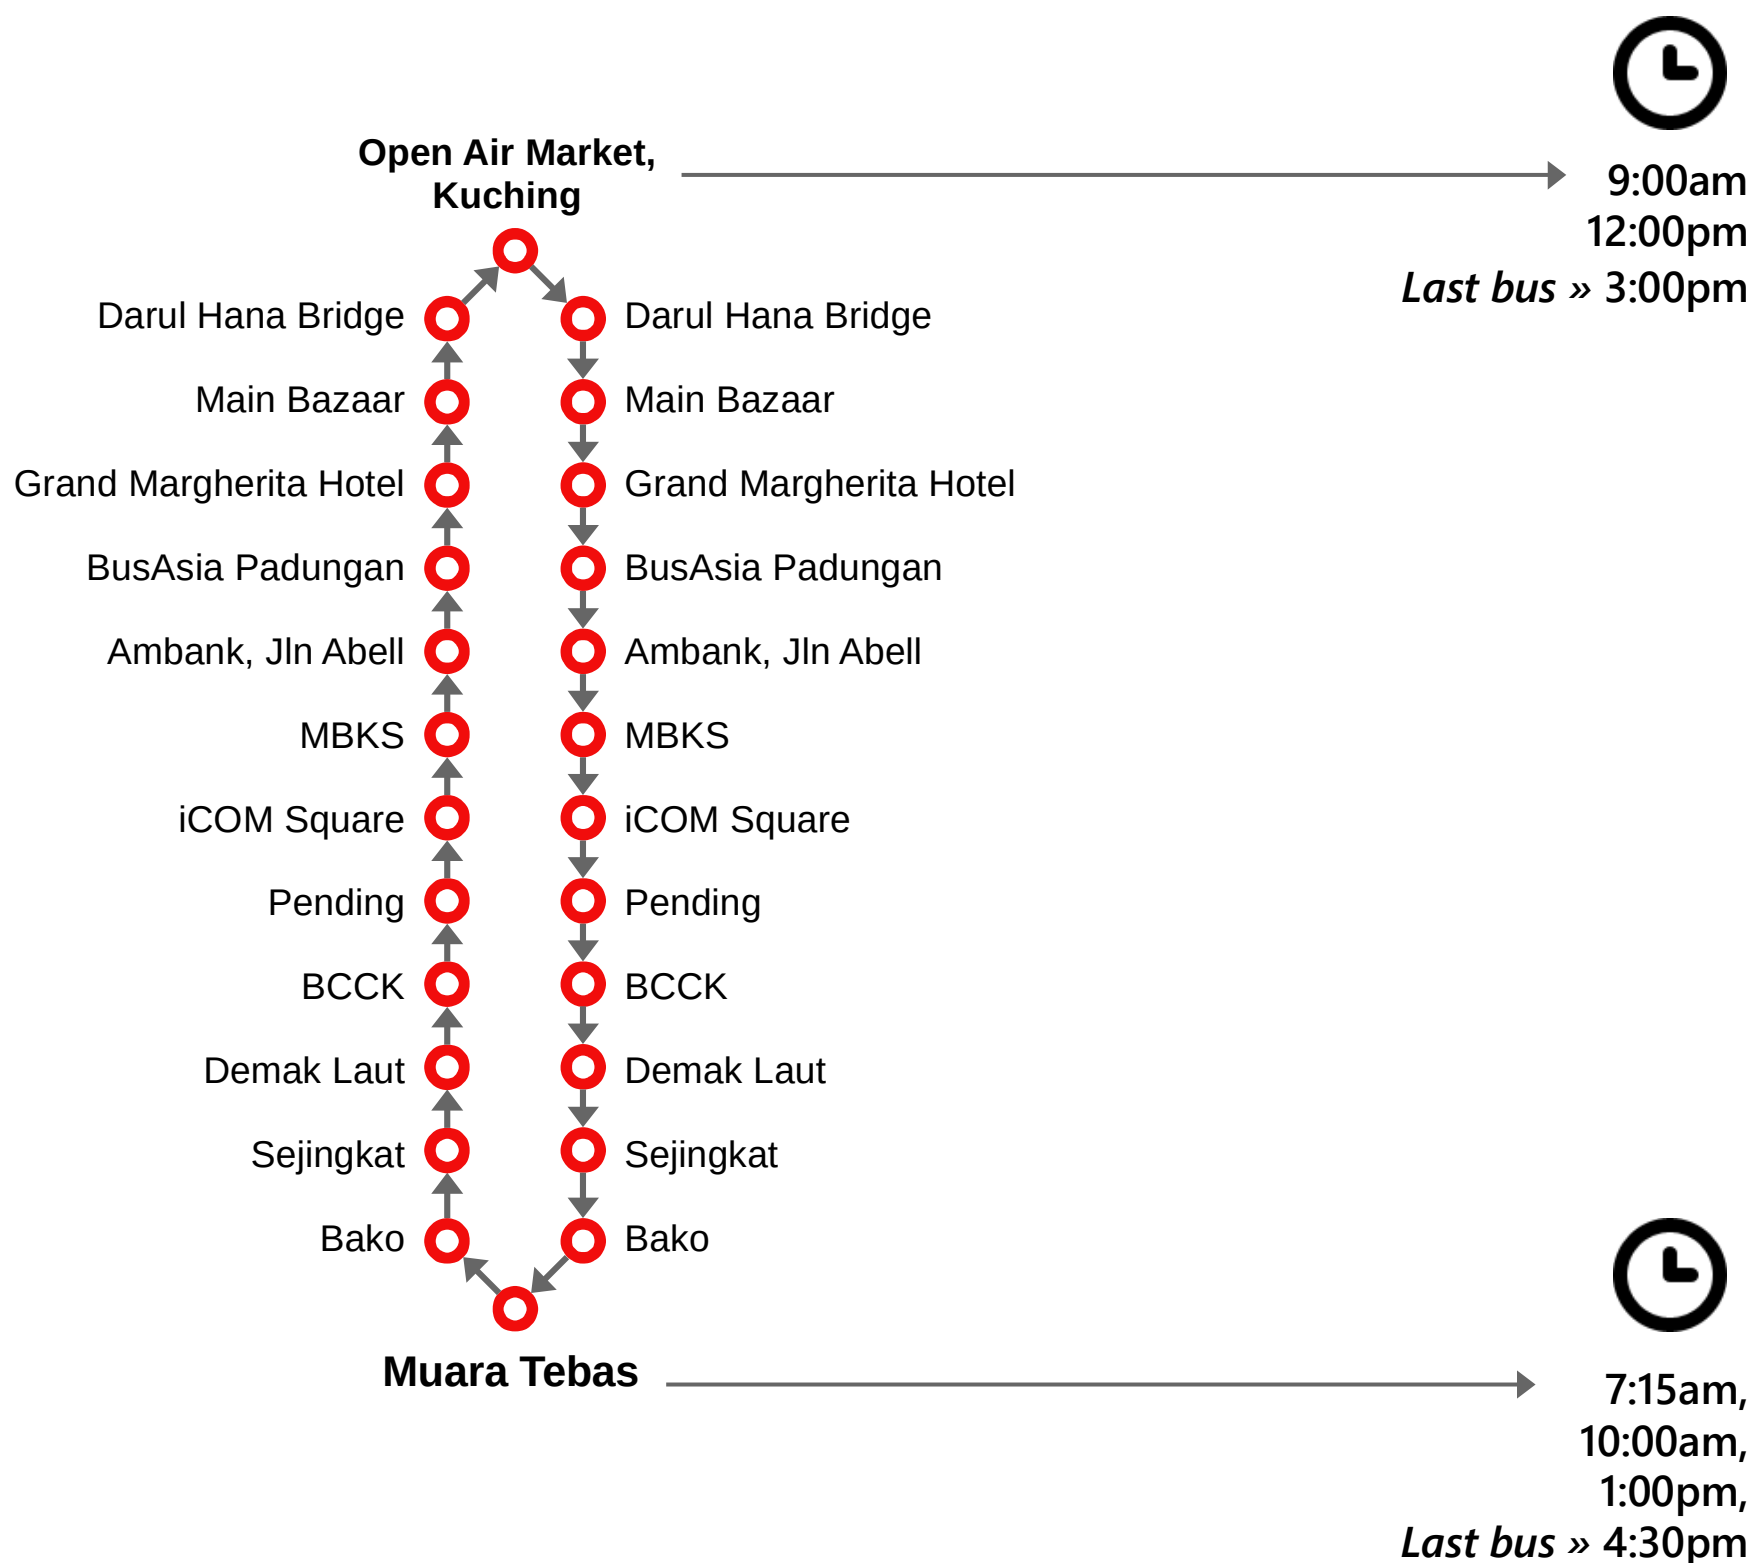

Route No.

6A

Download
BusAsia App

*Waktu operasi perkhidmatan adalah tertakluk kepada keadaan dan keperluan semasa/
Service operating hours are subjected to change due to current situation and needs.

010-2266222